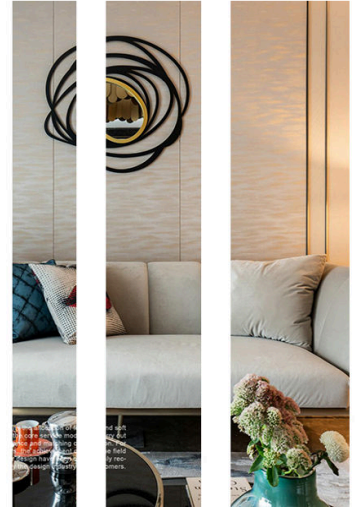

Aluminium Stair Nosing

Carpet Profile

Other Profiles

Shower Drain

www.aluhere.com

Shiny Matt Brushed

Aluminium Profile

AS