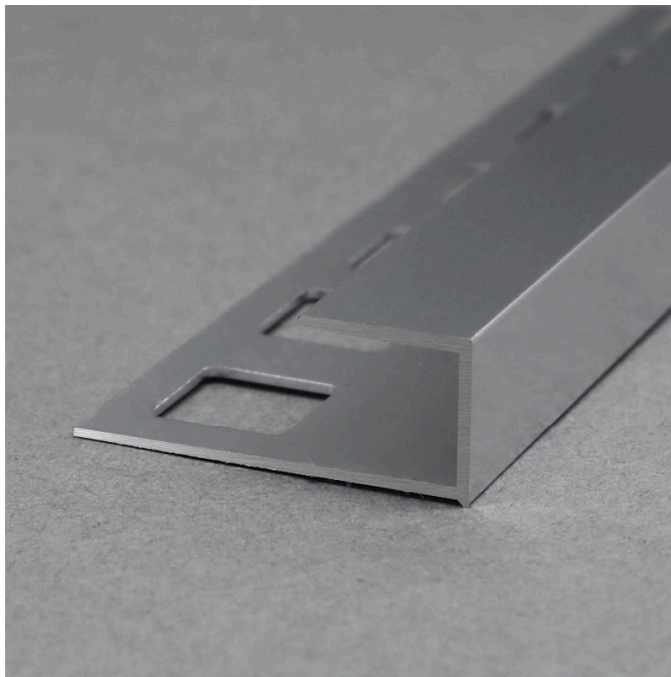

SHIHUA ALUMINIUM

Stainless Steel Tile Trim

— Aluminium Tile Trim

Aluminium Stair Nosing

Carpet Profile

Other Profiles

Shower Drain

www.aluhere.com