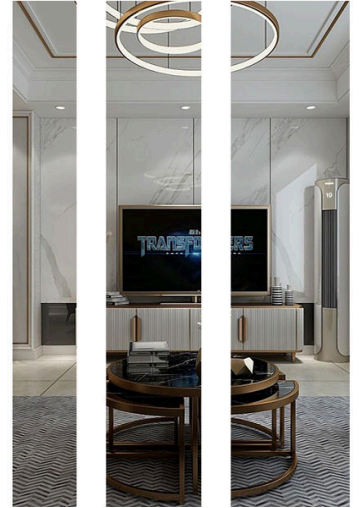

SHIHUA ALUMINIUM

Stainless Steel Tile Trim

— Aluminium Tile Trim

Aluminium Stair Nosing

Carpet Profile

Other Profiles

Shower Drain

www.aluhere.com

Shiny Matt Brushed

Aluminium Profile

AGD

various colors

Size Details

Specification Can be Customized

SHIHUA ALUMINIUM

Stainless Steel Tile Trim

— Aluminium Tile Trim

Aluminium Stair Nosing

Carpet Profile

Other Profiles

Shower Drain

www.aluhere.com

Shiny Matt Brushed

Aluminium Profile

AL

various colors

Size Details

Specification Can be Customized

Width	22									mm
Height	3	4.5	6	8	9	10	11	12	15	mm
Weight	0.066	0.070	0.077	0.083	0.090	0.093	0.096	0.100	0.108	kg/m