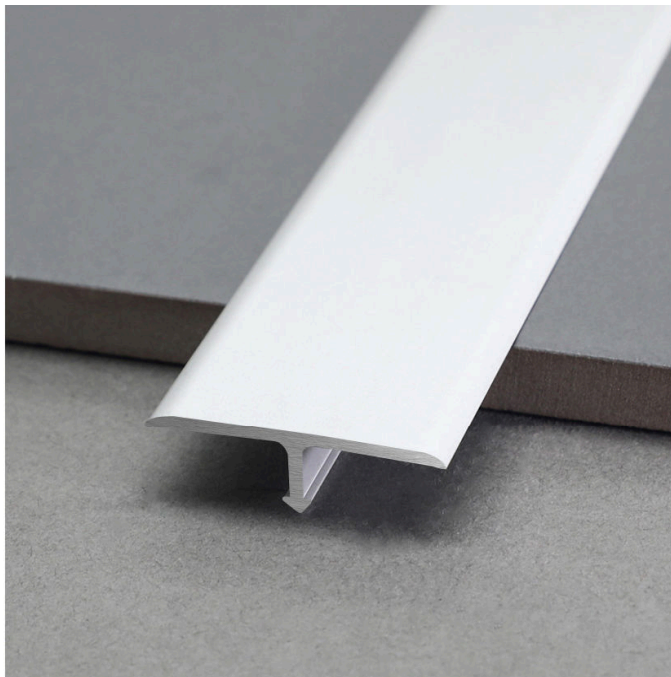

SHIHUA ALUMINIUM

Stainless Steel Tile Trim

— Aluminium Tile Trim

Aluminium Stair Nosing

Carpet Profile

Other Profiles

Shower Drain

Aluminium Profile

Shiny Matt Brushed

CRT

www.aluhere.com

Size Details

Specification Can be Customized

various colors

SHIHUA ALUMINIUM

Stainless Steel Tile Trim

— Aluminium Tile Trim

Aluminium Stair Nosing

Carpet Profile

Other Profiles

Shower Drain

Aluminium Profile

Shiny Matt Brushed

DT

www.aluhere.com

Size Details

Specification Can be Customized

Width	14	25	mm
Height	8	8	mm
Weight	0.064	0.103	kg/m

various colors