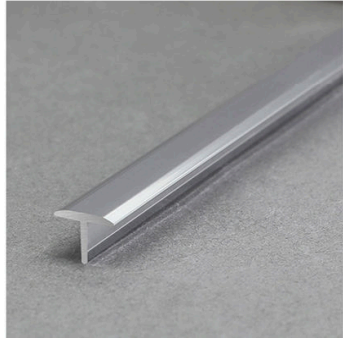

Specification Can be Customized

Width	10.8	mm
Height	11	mm
Weight	0.089	kg/m

SHIHUA ALUMINIUM

Stainless Steel Tile Trim

— Aluminium Tile Trim

Aluminium Stair Nosing

Carpet Profile

Other Profiles