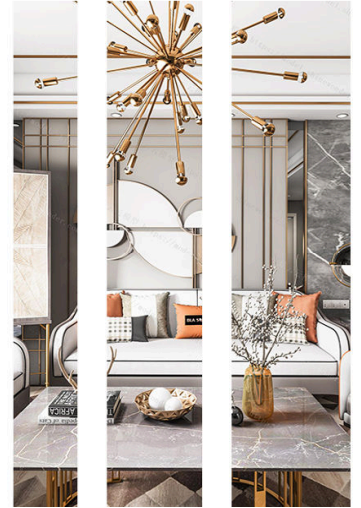

Carpet Profile

Other Profiles

Shower Drain

www.aluhere.com

Shiny Matt Brushed

Aluminium Profile

CRD2

Size Details Specification Can be Customized