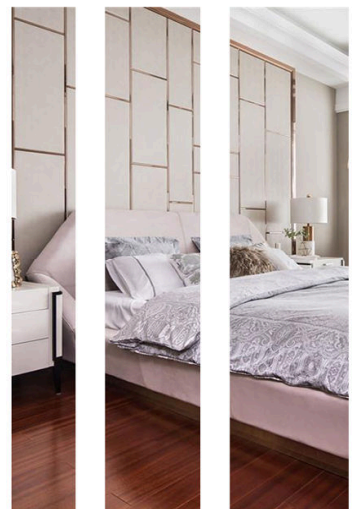

Carpet Profile

Other Profiles

Shower Drain

www.aluhere.com

Shiny Matt Brushed

Aluminium Profile

ATD

various colors