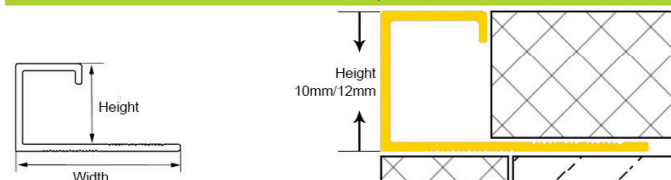

Shiny Matt Brushed

AG

www.aluhere.com

Size Details

Specification Can be Customized

Width	25		mm
Height	10	12	mm
Weight	0.105	0.114	kg/m

various colors

SHIHUA ALUMINIUM