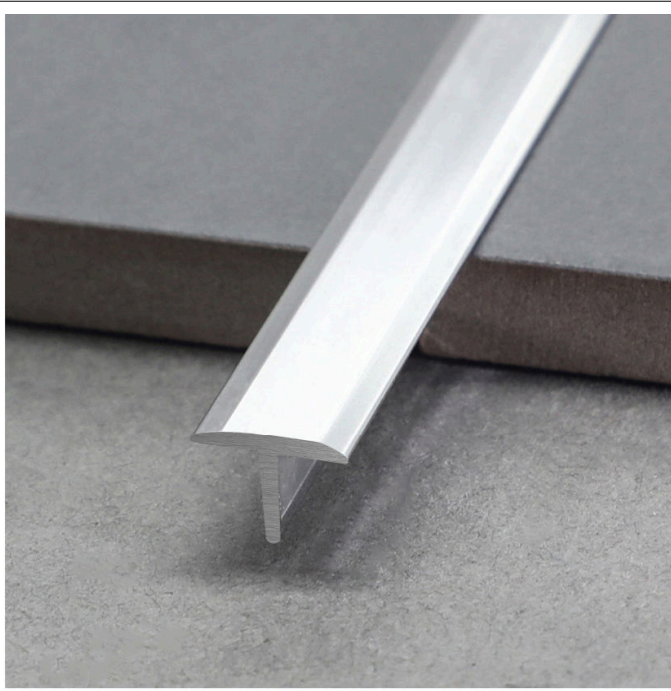

SHIHUA ALUMINIUM

Stainless Steel Tile Trim

— Aluminium Tile Trim

Aluminium Stair Nosing

Carpet Profile

Other Profiles

Shower Drain