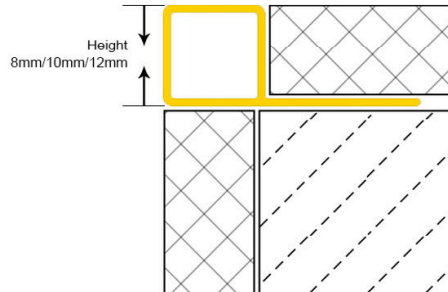

Shiny Matt Brushed

Aluminium Profile

AB

www.aluhere.com

Size Details

Specification Can be Customized

various colors