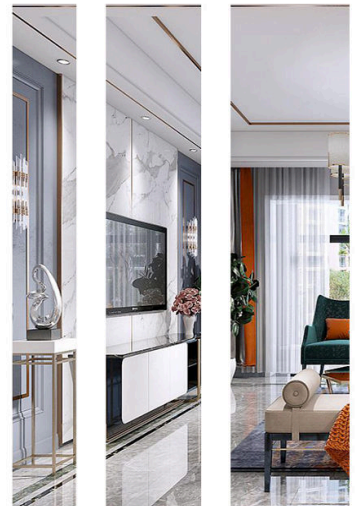

Specification Can be Customized

Width	26.5	29	31	33	34.5	mm
Height	4.5	7	9	11	12.5	mm
Weight	0.099	0.135	0.156	0.174	0.189	kg/m

various colors

SHIHUA ALUMINIUM

Stainless Steel Tile Trim

— Aluminium Tile Trim