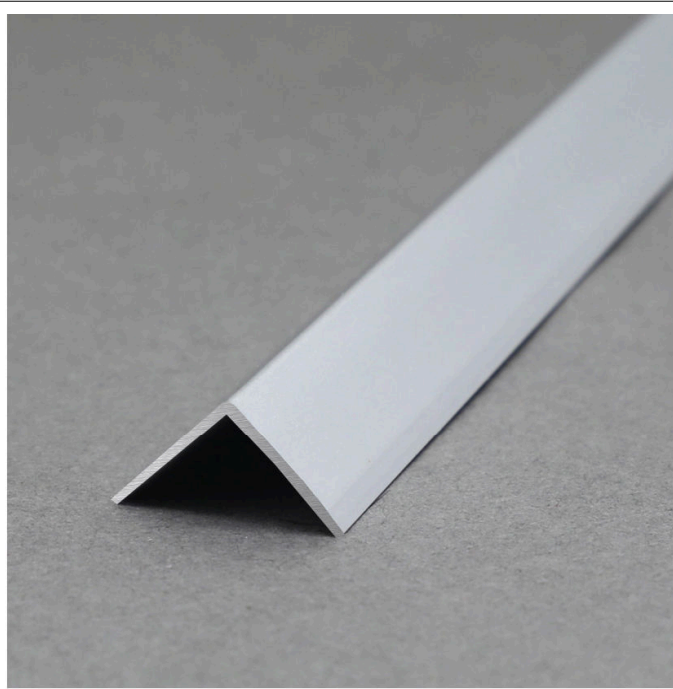

Size Details Specification Can be Customized

SHIHUA ALUMINIUM

Stainless Steel Tile Trim

Aluminium Tile Trim

Aluminium Stair Nosing

Carpet Profile

Other Profiles

Shower Drain