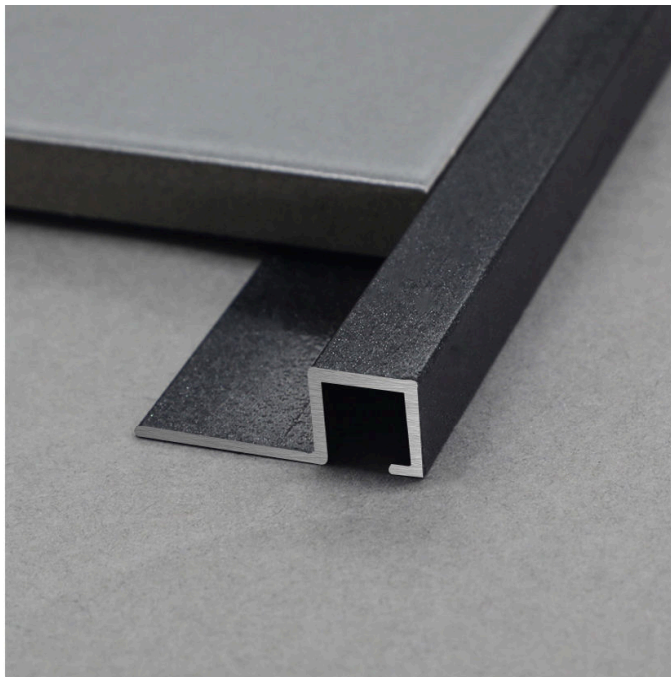

SHIHUA ALUMINIUM

Stainless Steel Tile Trim

— Aluminium Tile Trim

Aluminium Stair Nosing

Carpet Profile

Other Profiles

Shower Drain

Aluminium Profile

Shiny Matt Brushed

ALD

www.aluhere.com

Size Details

Specification Can be Customized

various colors

SHIHUA ALUMINIUM

Stainless Steel Tile Trim

— Aluminium Tile Trim

Aluminium Stair Nosing

Carpet Profile

Other Profiles

Shower Drain

Aluminium Profile

Shiny Matt Brushed

AQ

www.aluhere.com

Size Details

Specification Can be Customized

Width	26.5	29	31	33	34.5	mm
Height	4.5	7	9	11	12.5	mm
Weight	0.099	0.135	0.156	0.174	0.189	kg/m

various colors