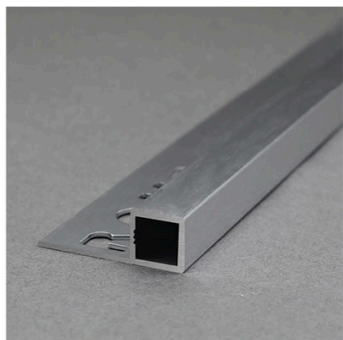

Aluminium Tile Trim

Contact: Ben Liu

E-mail: sales4@aluhere.com

**SHIHUA
ALUMINIUM**

Stainless Steel Tile Trim

Aluminium Tile Trim

Aluminium Stair Nosing

Carpet Profile

Other Profiles

Shower Drain

Shiny Matt Brushed

Aluminium Profile

AB

www.aluhere.com

Size Details

Specification Can be Customized

various colors