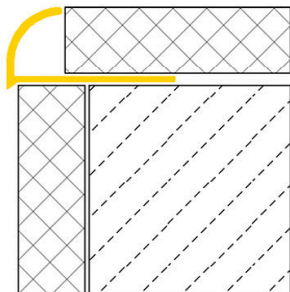

CR

various colors

Size Details

Specification Can be Customized

Width	25			28	mm
Height	6	8	10	12.5	mm
Weight	0.083	0.089	0.096	0.114	kg/m

SHIHUA ALUMINIUM

Stainless Steel Tile Trim

Aluminium Tile Trim

various colors

Size Details

Specification Can be Customized

Width	24.5	24.7	mm
Height	10	12	mm
Weight	0.087	0.095	kg/m

SHIHUA ALUMINIUM

Stainless Steel Tile Trim

— Aluminium Tile Trim

Aluminium Stair Nosing