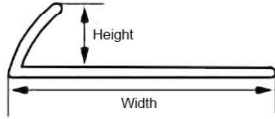

CDS

www.aluhere.com

Size Details

Specification Can be Customized

Width	28.6	30.6	32.6	34	35	mm
Height	6	8	10	11	12.5	mm
Weight	0.106	0.124	0.141	0.151	0.163	kg/m

various colors

SHIHUA ALUMINIUM

Stainless Steel Tile Trim

CR

various colors

Size Details

Specification Can be Customized

Width	25			28	mm
Height	6	8	10	12.5	mm
Weight	0.083	0.089	0.096	0.114	kg/m

SHIHUA ALUMINIUM

Stainless Steel Tile Trim

Aluminium Tile Trim

various colors

Size Details

Specification Can be Customized

Width	24.5	24.7	mm
Height	10	12	mm
Weight	0.087	0.095	kg/m

SHIHUA ALUMINIUM

Stainless Steel Tile Trim

— Aluminium Tile Trim

Aluminium Stair Nosing