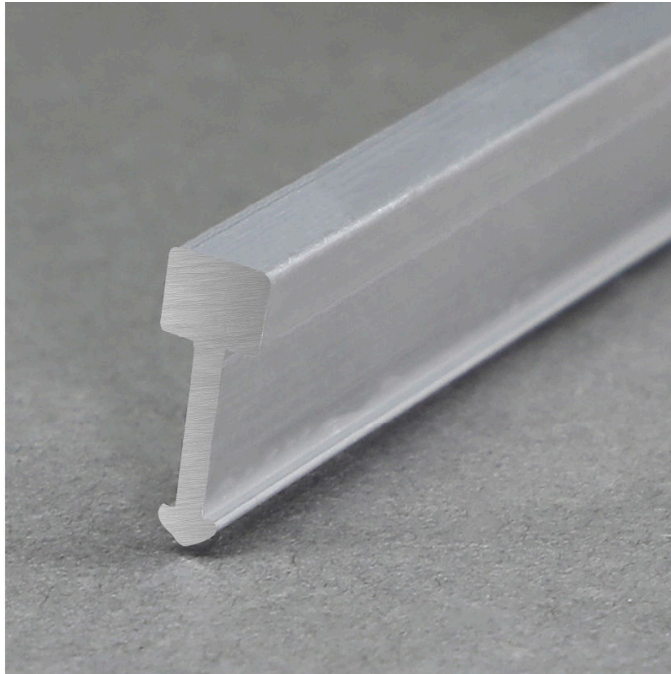

www.aluhere.com

Shiny Matt Brushed

Aluminium Profile

ATD