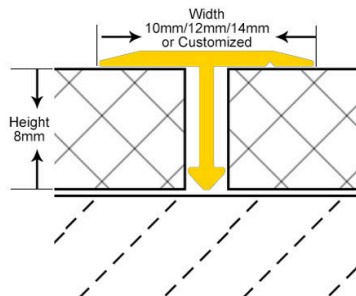

various colors

Size Details

Specification Can be Customized