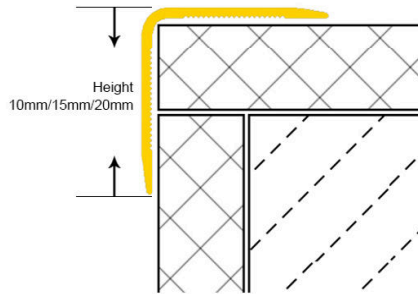

Aluminium Profile

Shiny Matt Brushed

AV

www.aluhere.com

Size Details

Specification Can be Customized