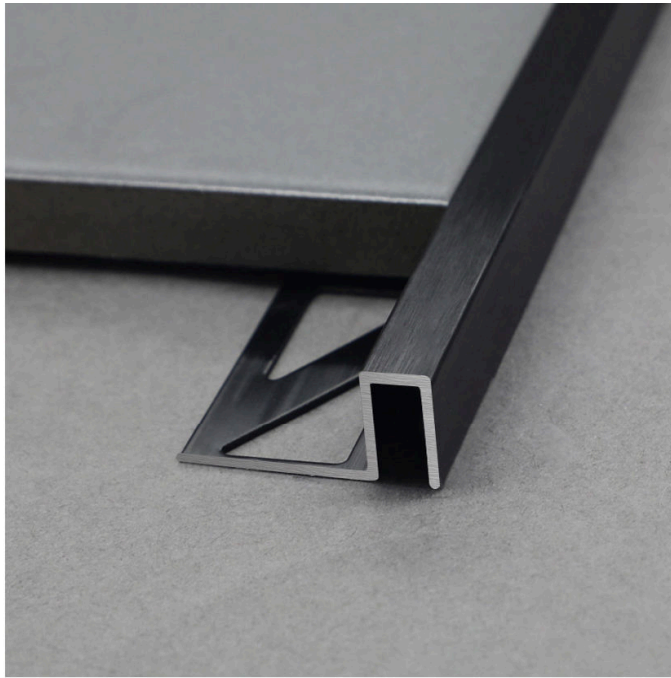

SHIHUA ALUMINIUM

Stainless Steel Tile Trim

— Aluminium Tile Trim

Aluminium Stair Nosing

Carpet Profile

Other Profiles

Shower Drain

www.aluhere.com

Shiny Matt Brushed

Aluminium Profile

AS