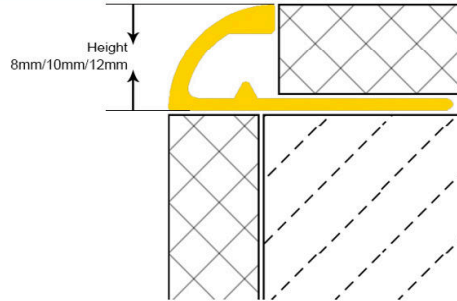

CR

various colors

Size Details

Specification Can be Customized

Width	25			28	mm
Height	6	8	10	12.5	mm
Weight	0.083	0.089	0.096	0.114	kg/m

SHIHUA ALUMINIUM

Stainless Steel Tile Trim

Aluminium Tile Trim

various colors

Size Details

Specification Can be Customized

Width	24.5	24.7	mm
Height	10	12	mm
Weight	0.087	0.095	kg/m

SHIHUA ALUMINIUM

Stainless Steel Tile Trim

— Aluminium Tile Trim

Aluminium Stair Nosing

various colors

SHIHUA ALUMINIUM

Stainless Steel Tile Trim

— Aluminium Tile Trim

Aluminium Stair Nosing

Carpet Profile

Other Profiles

Shower Drain