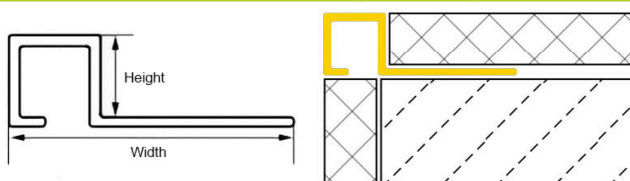

Specification Can be Customized

Width	26.5	29	31	33	34.5	mm
Height	4.5	7	9	11	12.5	mm
Weight	0.099	0.135	0.156	0.174	0.189	kg/m

various colors

SHIHUA ALUMINIUM

Stainless Steel Tile Trim

— Aluminium Tile Trim