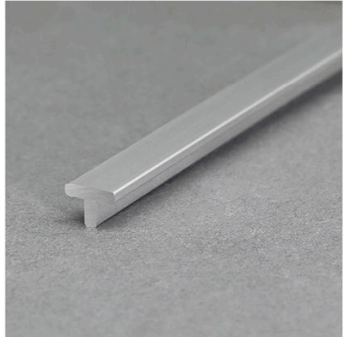

SHIHUA ALUMINIUM

Stainless Steel Tile Trim

— Aluminium Tile Trim

Aluminium Stair Nosing

Carpet Profile

Other Profiles

Shower Drain

www.aluhere.com

Shiny Matt Brushed

Aluminium Profile

DT6

various colors

Size Details Specification Can be Customized

SHIHUA ALUMINIUM

Stainless Steel Tile Trim

— Aluminium Tile Trim