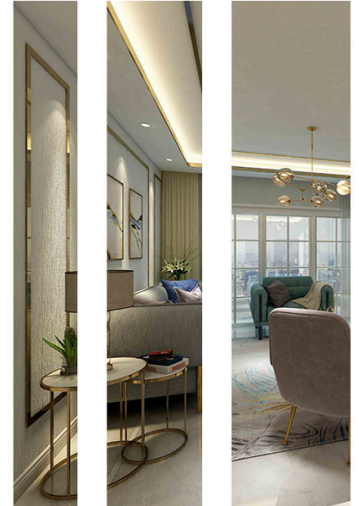

Aluminium Profile

Shiny Matt Brushed

CRT

www.aluhere.com

Size Details

Specification Can be Customized

various colors

SHIHUA ALUMINIUM

Stainless Steel Tile Trim

— Aluminium Tile Trim

Aluminium Stair Nosing

Carpet Profile

Other Profiles

Shower Drain