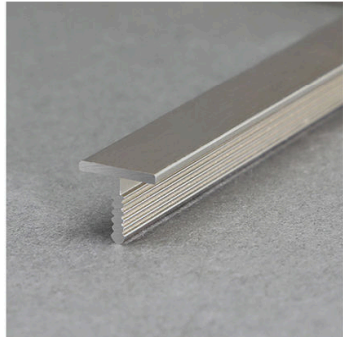

Specification Can be Customized

Width	10.8	mm
Height	11	mm
Weight	0.089	kg/m

SHIHUA ALUMINIUM

Stainless Steel Tile Trim

— Aluminium Tile Trim

Aluminium Stair Nosing

Carpet Profile

Other Profiles

Shower Drain

www.aluhere.com

Aluminium Profile

Shiny Matt Brushed

DT4

various colors

Size Details

Specification Can be Customized

SHIHUA ALUMINIUM

Stainless Steel Tile Trim

— Aluminium Tile Trim

Aluminium Stair Nosing

Carpet Profile

Other Profiles

Shower Drain

www.aluhere.com