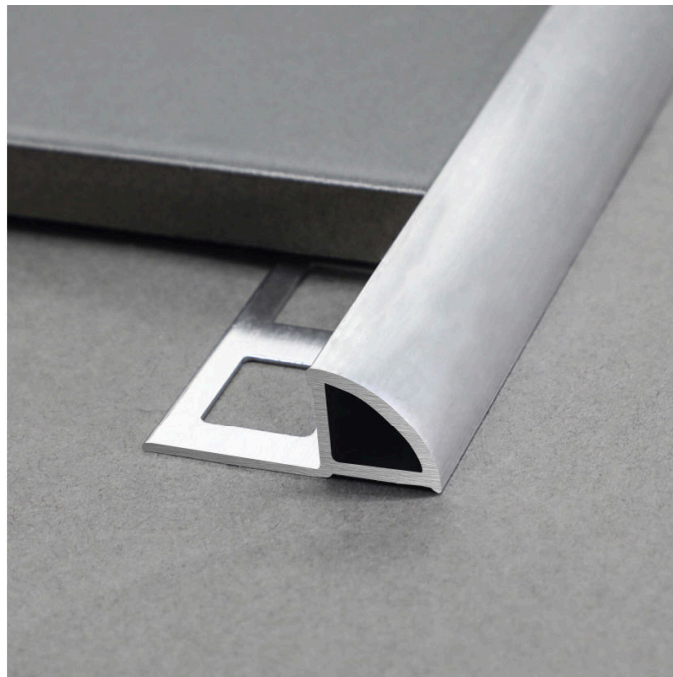

Aluminium Tile Trim

Aluminium Stair Nosing

Carpet Profile

Other Profiles

Shower Drain