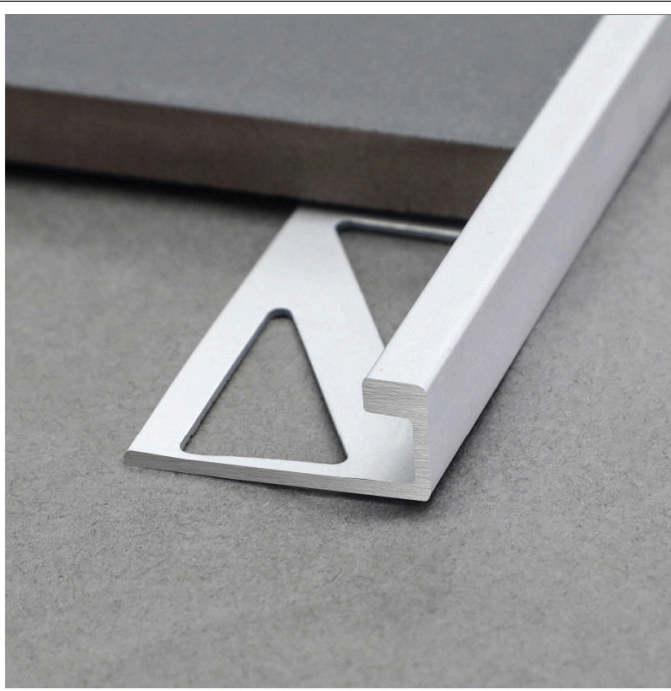

various colors

SHIHUA ALUMINIUM

Stainless Steel Tile Trim

Aluminium Tile Trim

Aluminium Stair Nosing

Carpet Profile

Other Profiles

Shower Drain