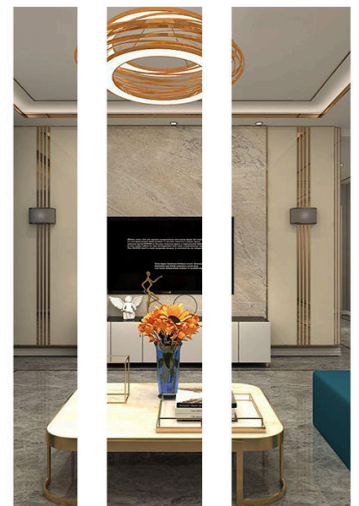

various colors

Size Details

Specification Can be Customized

Width	24.5	24.7	mm
Height	10	12	mm
Weight	0.087	0.095	kg/m

SHIHUA ALUMINIUM

Stainless Steel Tile Trim

— Aluminium Tile Trim

Aluminium Stair Nosing