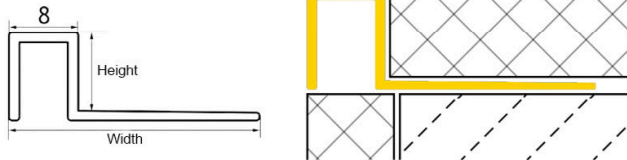

Specification Can be Customized

Width	26.5	29	31	33	34.5	mm
Height	4.5	7	9	11	12.5	mm
Weight	0.099	0.135	0.156	0.174	0.189	kg/m

various colors

SHIHUA ALUMINIUM

Stainless Steel Tile Trim

— Aluminium Tile Trim

various colors

Size Details Specification Can be Customized

Width	29				mm
Height	9	11	12.5	15	mm
Weight	0.141	0.154	0.164	0.181	kg/m

SHIHUA ALUMINIUM

Stainless Steel Tile Trim

— Aluminium Tile Trim

Aluminium Stair Nosing