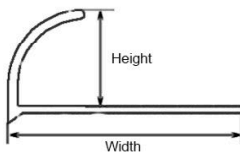

CR

various colors

Size Details

Specification Can be Customized

Width	25			28	mm
Height	6	8	10	12.5	mm
Weight	0.083	0.089	0.096	0.114	kg/m

SHIHUA ALUMINIUM

Stainless Steel Tile Trim

Aluminium Tile Trim

various colors

Size Details

Specification Can be Customized

Width	24.5	24.7	mm
Height	10	12	mm
Weight	0.087	0.095	kg/m

SHIHUA ALUMINIUM

Stainless Steel Tile Trim

— Aluminium Tile Trim

Aluminium Stair Nosing