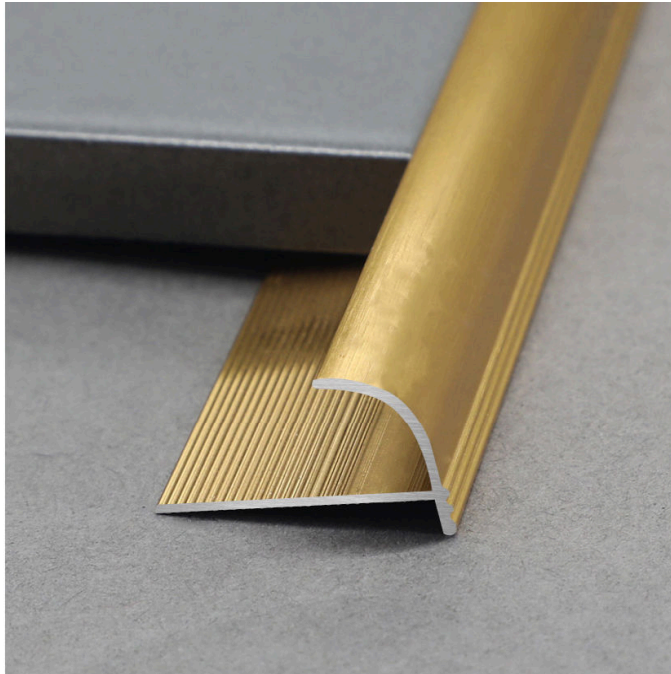

various colors

SHIHUA ALUMINIUM

Stainless Steel Tile Trim

— Aluminium Tile Trim

Aluminium Stair Nosing

Carpet Profile

Other Profiles

Shower Drain