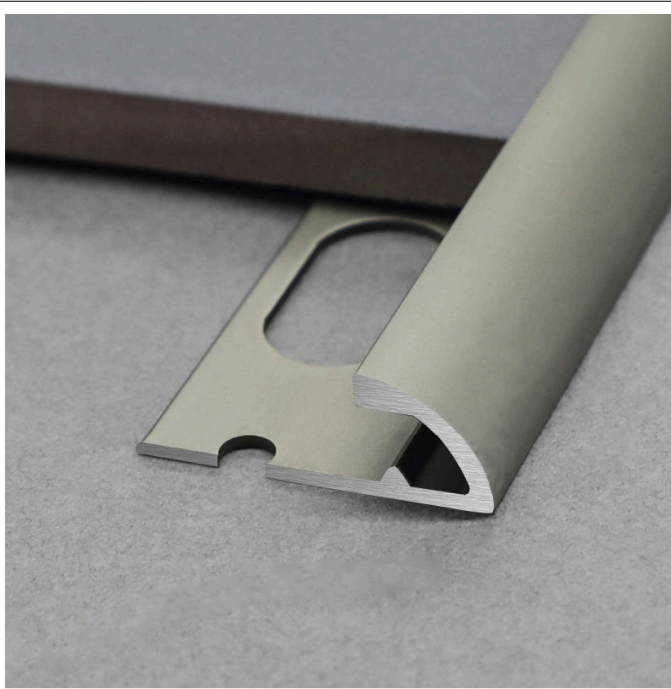

SHIHUA ALUMINIUM

Stainless Steel Tile Trim

— Aluminium Tile Trim

Aluminium Stair Nosing

Carpet Profile

Other Profiles

Shower Drain

www.aluhere.com

Shiny Matt Brushed

Aluminium Profile

CRD2