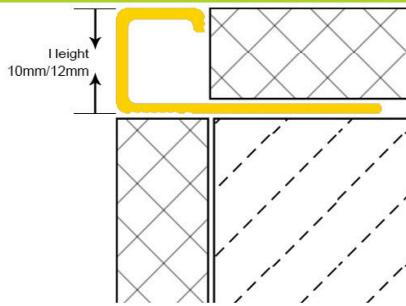

various colors

Size Details

Specification Can be Customized

SHIHUA ALUMINIUM

Stainless Steel Tile Trim

— Aluminium Tile Trim

Aluminium Stair Nosing

Carpet Profile

Other Profiles

Shower Drain