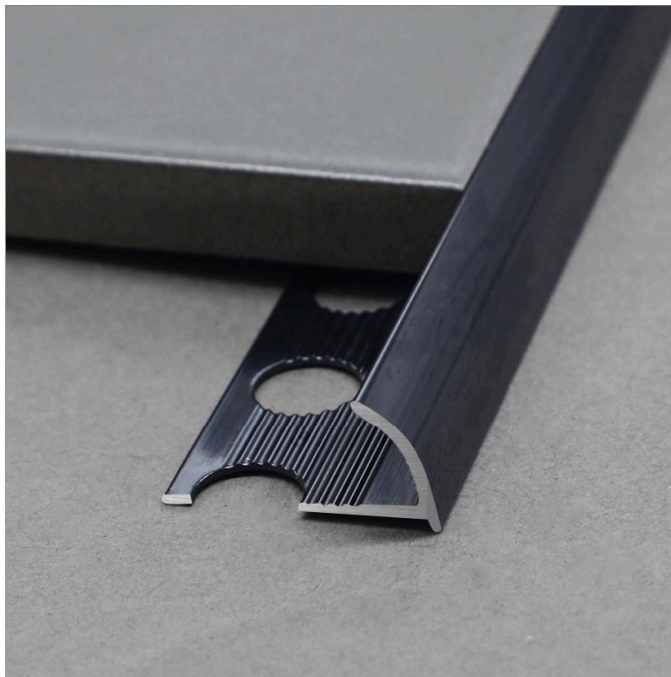

www.aluhere.com

Shiny Matt Brushed

Aluminium Profile

CRD