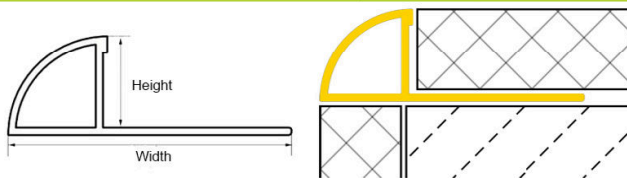

CDS

www.aluhere.com

Size Details

Specification Can be Customized

Width	28.6	30.6	32.6	34	35	mm
Height	6	8	10	11	12.5	mm
Weight	0.106	0.124	0.141	0.151	0.163	kg/m

various colors

SHIHUA ALUMINIUM

Stainless Steel Tile Trim