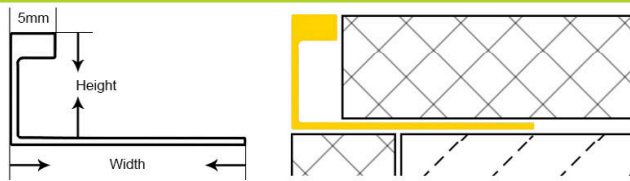

Aluminium Profile

Shiny Matt Brushed

AF

www.aluhere.com

Size Details

Specification Can be Customized

Width	22				mm
Height	7	9	11	12.5	mm
Weight	0.124	0.130	0.136	0.141	kg/m

various colors