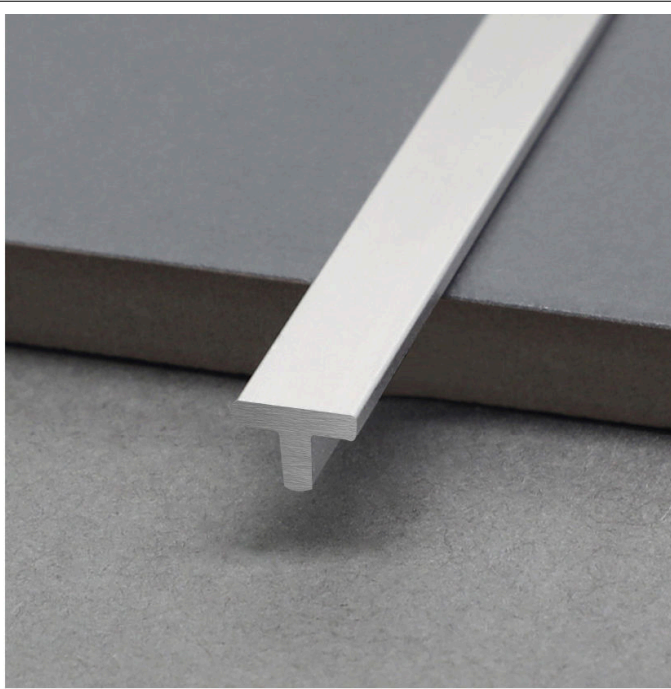

SHIHUA ALUMINIUM

Stainless Steel Tile Trim

— Aluminium Tile Trim

Aluminium Stair Nosing

Carpet Profile

Other Profiles

Shower Drain

www.aluhere.com