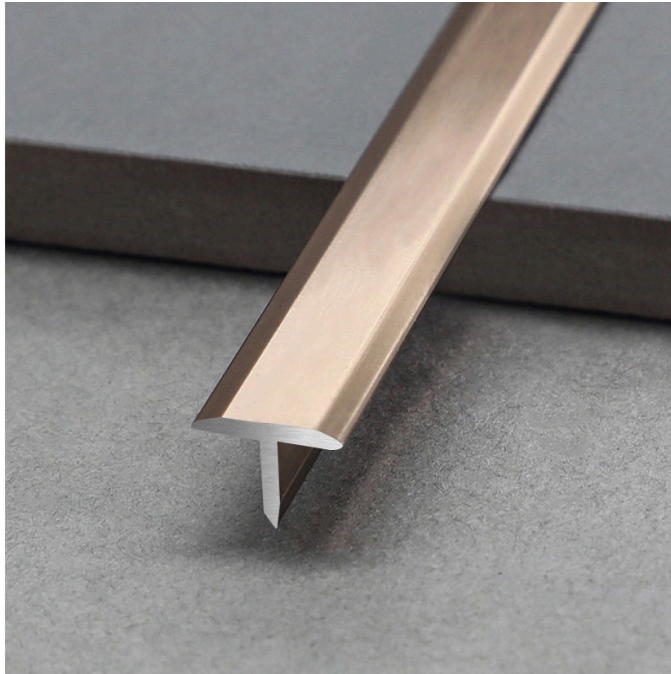

SHIHUA ALUMINIUM

Stainless Steel Tile Trim

— Aluminium Tile Trim

Aluminium Stair Nosing

Carpet Profile

Other Profiles

Shower Drain

www.aluhere.com

Aluminium Profile

Shiny Matt Brushed

DT2

various colors

Size Details

Specification Can be Customized

Width	10.8	mm
Height	11	mm
Weight	0.089	kg/m

SHIHUA ALUMINIUM

Stainless Steel Tile Trim

— Aluminium Tile Trim

Aluminium Stair Nosing

Carpet Profile

Other Profiles

Shower Drain

www.aluhere.com

Aluminium Profile

Shiny Matt Brushed

DT4

various colors

Size Details

Specification Can be Customized