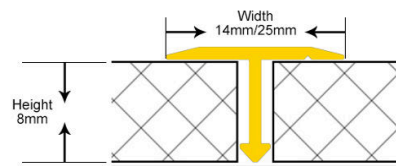

Carpet Profile

Other Profiles

Shower Drain

Aluminium Profile

Shiny Matt Brushed

DT

www.aluhere.com

Size Details

Specification Can be Customized

Width	14	25	mm
Height	8	8	mm
Weight	0.064	0.103	kg/m

various colors

SHIHUA ALUMINIUM

Stainless Steel Tile Trim

— Aluminium Tile Trim

Aluminium Stair Nosing

Carpet Profile

Specification Can be Customized

Width	10.8	mm
Height	11	mm
Weight	0.089	kg/m

SHIHUA ALUMINIUM

Stainless Steel Tile Trim

— Aluminium Tile Trim

Aluminium Stair Nosing

Carpet Profile

Other Profiles