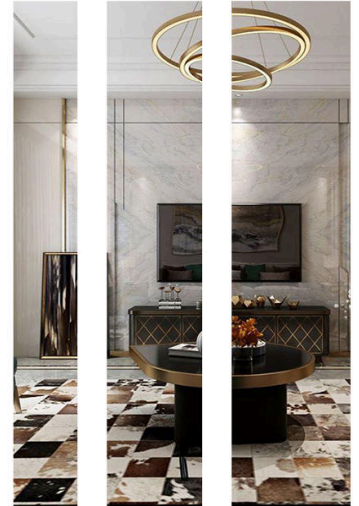

various colors

Size Details

Specification Can be Customized

Width	25			28	mm
Height	6	8	10	12.5	mm
Weight	0.083	0.089	0.096	0.114	kg/m

SHIHUA ALUMINIUM

Stainless Steel Tile Trim

Aluminium Tile Trim

Aluminium Stair Nosing

Carpet Profile

Other Profiles

Shower Drain