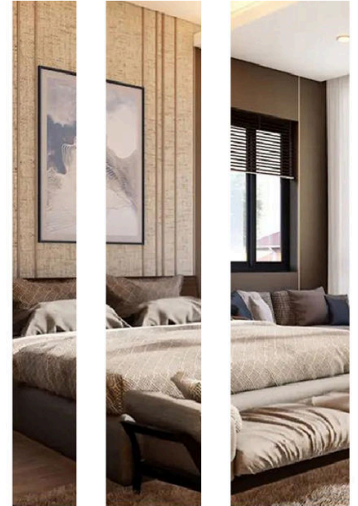

SHIHUA ALUMINIUM

Stainless Steel Tile Trim

— Aluminium Tile Trim

Aluminium Stair Nosing

Carpet Profile

Other Profiles

Shower Drain

www.aluhere.com

Shiny Matt Brushed

Aluminium Profile

DT6

various colors

Size Details Specification Can be Customized

SHIHUA ALUMINIUM

Stainless Steel Tile Trim

— Aluminium Tile Trim

Aluminium Stair Nosing

Carpet Profile

Other Profiles

Shower Drain

www.aluhere.com

Shiny Matt Brushed

Aluminium Profile

DTA

various colors

Size Details Specification Can be Customized