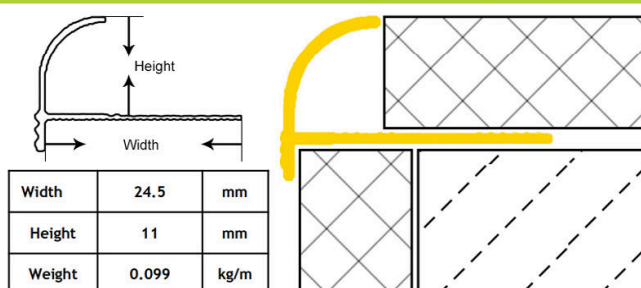

Size Details Specification Can be Customized