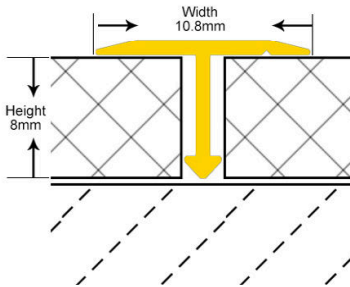

Specification Can be Customized

Width	14	25	mm
Height	8	8	mm
Weight	0.064	0.103	kg/m

various colors

SHIHUA ALUMINIUM

Stainless Steel Tile Trim

— Aluminium Tile Trim

Aluminium Stair Nosing

Carpet Profile

Specification Can be Customized

Width	10.8	mm
Height	11	mm
Weight	0.089	kg/m

SHIHUA ALUMINIUM

Stainless Steel Tile Trim

— Aluminium Tile Trim

Aluminium Stair Nosing

Carpet Profile

Other Profiles