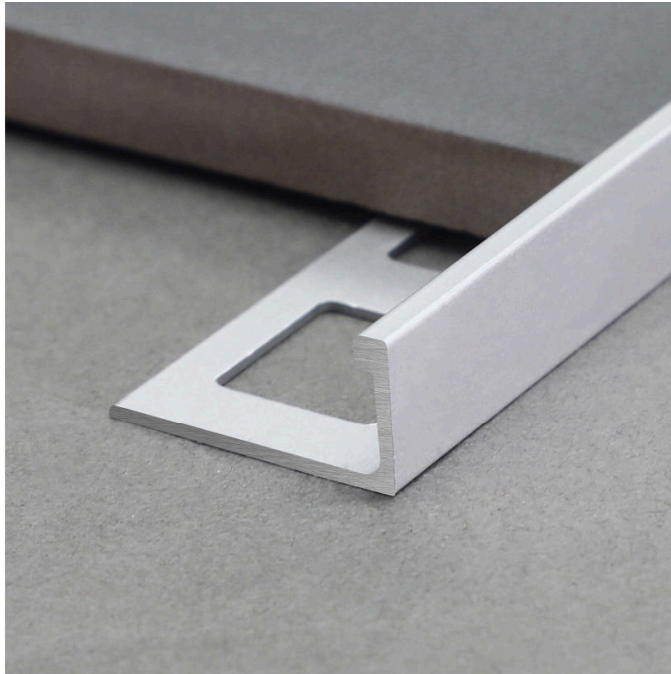

www.aluhere.com

Shiny Matt Brushed

Aluminium Profile

AL