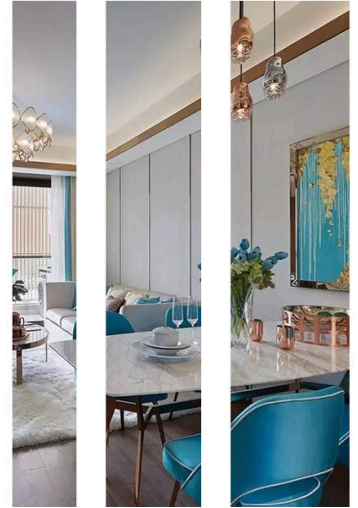

Other Profiles

Shower Drain

www.aluhere.com

Aluminium Profile

Shiny Matt Brushed

DT2

various colors

Size Details