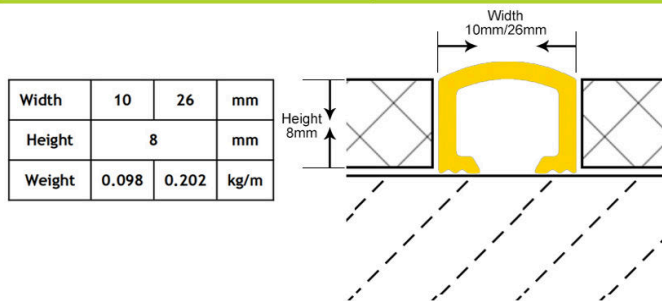

various colors

Size Details Specification Can be Customized

SHIHUA ALUMINIUM

Stainless Steel Tile Trim

— Aluminium Tile Trim

Aluminium Stair Nosing

Carpet Profile

Other Profiles