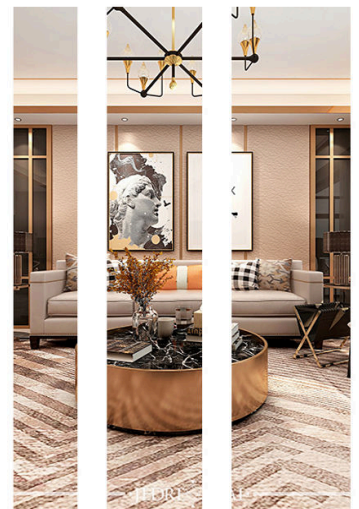

Shiny Matt Brushed

AG

www.aluhere.com

Size Details

Specification Can be Customized

Width	25		mm
Height	10	12	mm
Weight	0.105	0.114	kg/m

various colors

SHIHUA ALUMINIUM