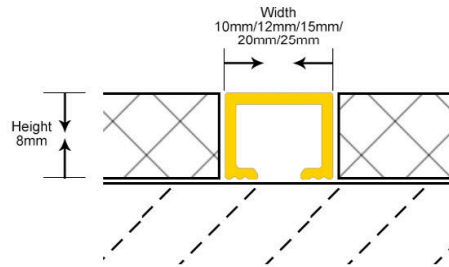

various colors

Size Details

Specification Can be Customized