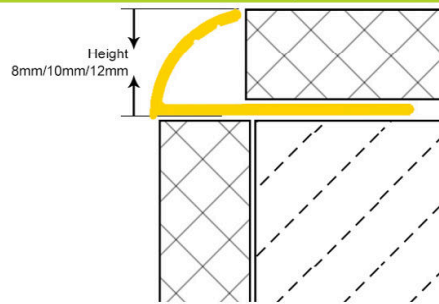

Aluminium Profile

Shiny Matt Brushed

CRT

www.aluhere.com

Size Details

Specification Can be Customized

various colors

SHIHUA ALUMINIUM

Stainless Steel Tile Trim

— Aluminium Tile Trim

Aluminium Stair Nosing

Carpet Profile

Other Profiles

Shower Drain