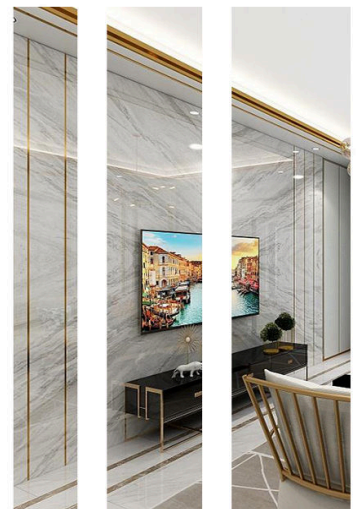

various colors

Size Details

Specification Can be Customized

Width	22									mm
Height	3	4.5	6	8	9	10	11	12	15	mm
Weight	0.066	0.070	0.077	0.083	0.090	0.093	0.096	0.100	0.108	kg/m

SHIHUA ALUMINIUM

Stainless Steel Tile Trim