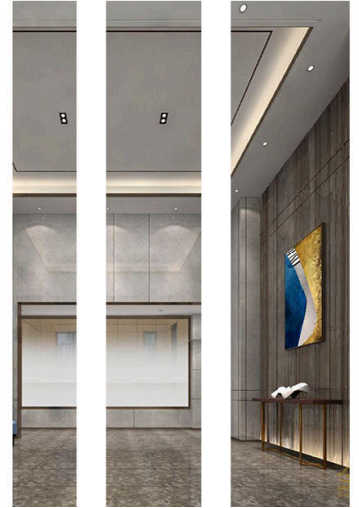

Shower Drain

www.aluhere.com

Shiny Matt Brushed

Aluminium Profile

DTB

various colors

Size Details

Specification Can be Customized