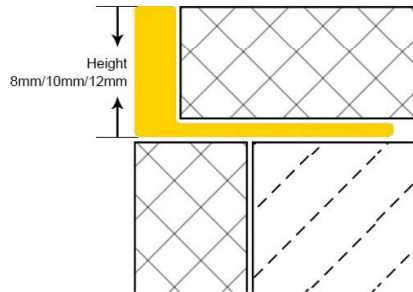

Aluminium Profile

Shiny Matt Brushed

ALD

www.aluhere.com

Size Details

Specification Can be Customized

various colors

SHIHUA ALUMINIUM

Stainless Steel Tile Trim

— Aluminium Tile Trim

Aluminium Stair Nosing

Carpet Profile

Other Profiles

Shower Drain