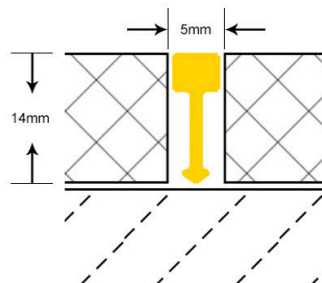

SHIHUA ALUMINIUM

Stainless Steel Tile Trim

— Aluminium Tile Trim

Aluminium Stair Nosing

Carpet Profile

Other Profiles

Shower Drain

www.aluhere.com

Shiny Matt Brushed

Aluminium Profile

AS

various colors

Size Details Specification Can be Customized

Width	29				mm
Height	9	11	12.5	15	mm
Weight	0.141	0.154	0.164	0.181	kg/m

SHIHUA ALUMINIUM

Stainless Steel Tile Trim

— Aluminium Tile Trim

Aluminium Stair Nosing

Carpet Profile

Other Profiles

Shower Drain

www.aluhere.com

Shiny Matt Brushed

Aluminium Profile

ATD

various colors

Size Details Specification Can be Customized