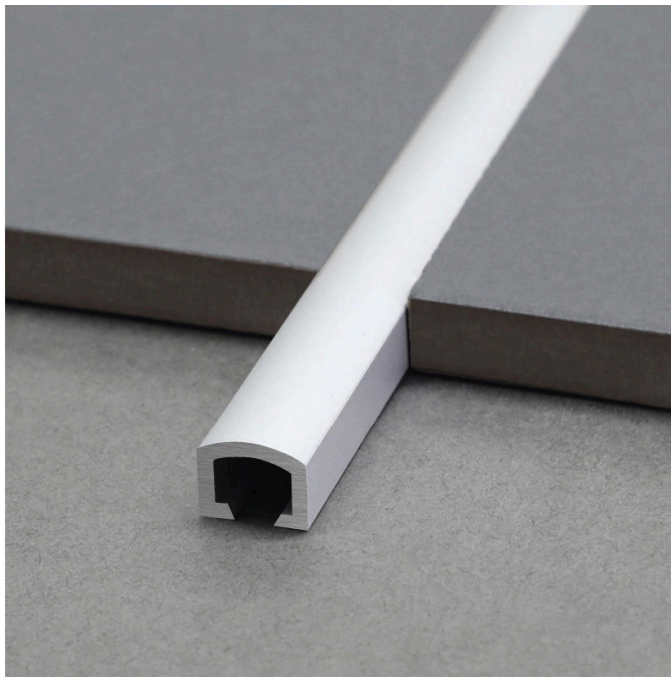

www.aluhere.com

Shiny Matt Brushed

Aluminium Profile

DTA