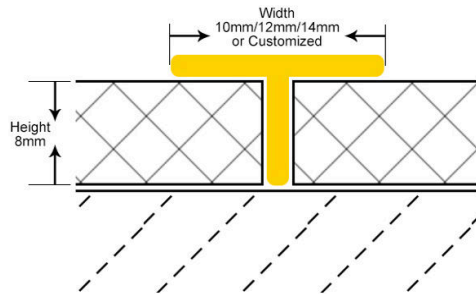

Specification Can be Customized

Width	10.8	mm
Height	11	mm
Weight	0.089	kg/m

SHIHUA ALUMINIUM

Stainless Steel Tile Trim

— Aluminium Tile Trim

Aluminium Stair Nosing

Carpet Profile

Other Profiles

Shiny Matt Brushed

Aluminium Profile

DT6

various colors

Size Details Specification Can be Customized

SHIHUA ALUMINIUM

Stainless Steel Tile Trim

— Aluminium Tile Trim