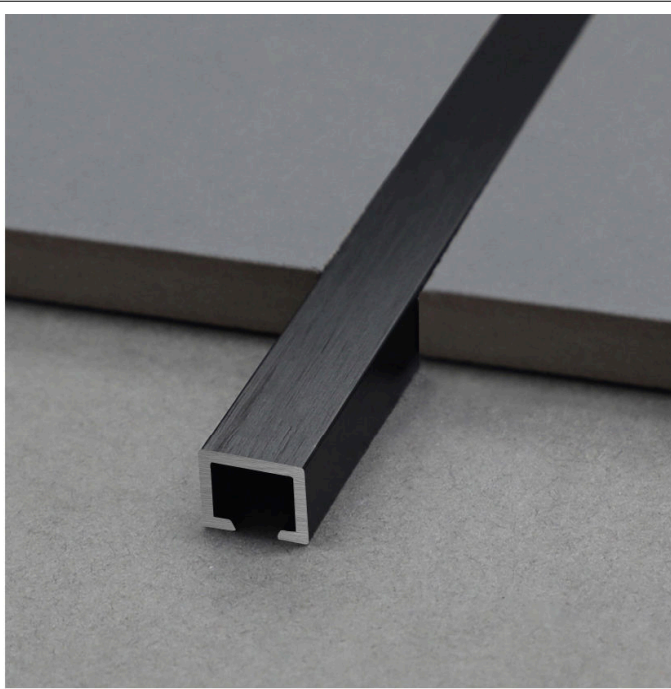

SHIHUA ALUMINIUM

Stainless Steel Tile Trim

— Aluminium Tile Trim

Aluminium Stair Nosing

Carpet Profile

Other Profiles

Shower Drain

www.aluhere.com

Shiny Matt Brushed

Aluminium Profile

DTB